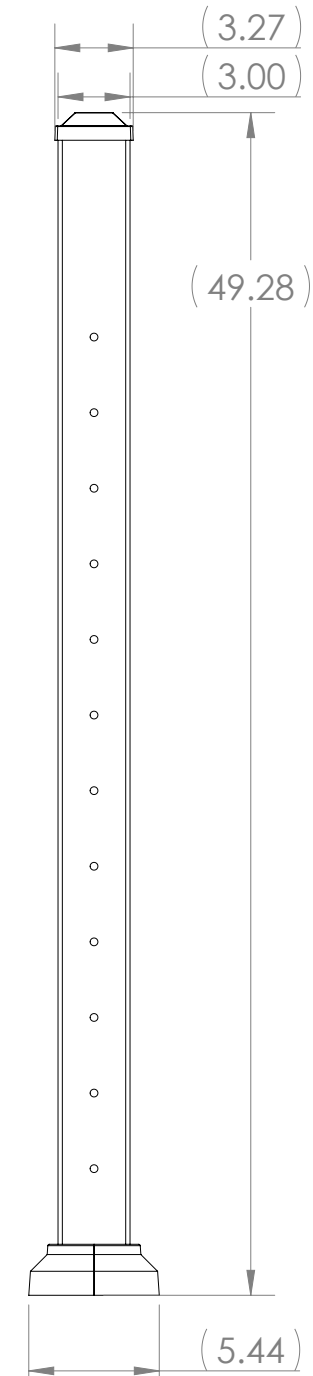

4

3

2

1

ITEM NO.	PART NUMBER	DESCRIPTION	QTY.
1	CC04430	3" POST CAP	1
2	PO043345	3" X 48" CABLE STAIR INLINE POST	1
3	BC015305	3" POST SKIRT	1
4	BP04450	3" BASE PLATE	1
5	SS009880	SS009880 M8 X 80 SS HEX HEAD CAP SCREW	4

COLOR OPTIONS	
PART NUMBER	COLOR
PC441848B	BLACK
PC441848W	WHITE
PC441848Z	BRONZE

REVISIONS - BALLOONS DENOTE CHANGES			
REV.	DESCRIPTION	DATE	APPROVED
A		03/12/2024	ZAG

B

B

A

A

UNLESS OTHERWISE SPECIFIED:		NAME	DATE		
DIMENSIONS ARE IN INCHES		DRAWN	VINH		03/12/24
TOLERANCES:		CHECKED			
FRACTIONAL ±		ENG APPR.			
ANGULAR: MACH ± BEND ±		MFG APPR.			
TWO PLACE DECIMAL ±		THIRD ANGLE PROJECTION:			
THREE PLACE DECIMAL ±		MATERIAL			
INTERPRET GEOMETRIC TOLERANCING PER:		PROPRIETARY AND CONFIDENTIAL			
MATERIAL		THE INFORMATION CONTAINED IN THIS DRAWING IS THE SOLE PROPERTY OF UltraLox. ANY REPRODUCTION IN PART OR AS A WHOLE WITHOUT THE WRITTEN PERMISSION OF UltraLox.			
FINISH		SIZE	DWG. NO.	REV	
DO NOT SCALE DRAWING		B	PC441848	A	
		SCALE: 1:12 WEIGHT:		SHEET 1 OF 1	

4

3

2

1