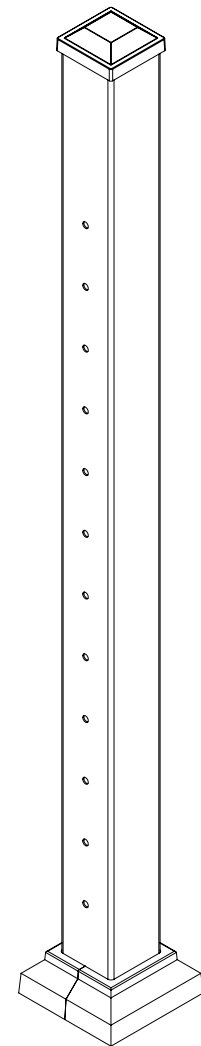

4

3

2

1

ITEM NO.	PART NUMBER	DESCRIPTION	QTY.
1	CC04430	3" POST CAP	1
2	PO043345	3" X 48" CABLE STAIR INLINE POST	1
3	BC015305	3" POST SKIRT	1
4	BP04450	3" BASE PLATE	1
5	SS009880	SS009880 M8 X 80 SS HEX HEAD CAP SCREW	4

COLOR OPTIONS	
PART NUMBER	COLOR
PC441848B	BLACK
PC441848W	WHITE
PC441848Z	BRONZE

REVISIONS - BALLOONS DENOTE CHANGES			
REV.	DESCRIPTION	DATE	APPROVED
A		03/12/2024	ZAG

B

B

A

A

UNLESS OTHERWISE SPECIFIED:		NAME	DATE		
DIMENSIONS ARE IN INCHES		DRAWN	VINH		03/12/24
TOLERANCES:		CHECKED			
FRACTIONAL ±		ENG APPR.			
ANGULAR: MACH ± BEND ±		MFG APPR.			
TWO PLACE DECIMAL ±		THIRD ANGLE PROJECTION:			
THREE PLACE DECIMAL ±		MATERIAL			
INTERPRET GEOMETRIC TOLERANCING PER:		PROPRIETARY AND CONFIDENTIAL			
MATERIAL		THE INFORMATION CONTAINED IN THIS DRAWING IS THE SOLE PROPERTY OF UltraLox. ANY REPRODUCTION IN PART OR AS A WHOLE WITHOUT THE WRITTEN PERMISSION OF UltraLox.			
FINISH		SIZE	DWG. NO.	REV	
DO NOT SCALE DRAWING		B	PC441848	A	
		SCALE: 1:12 WEIGHT:		SHEET 1 OF 1	

4

3

2

1