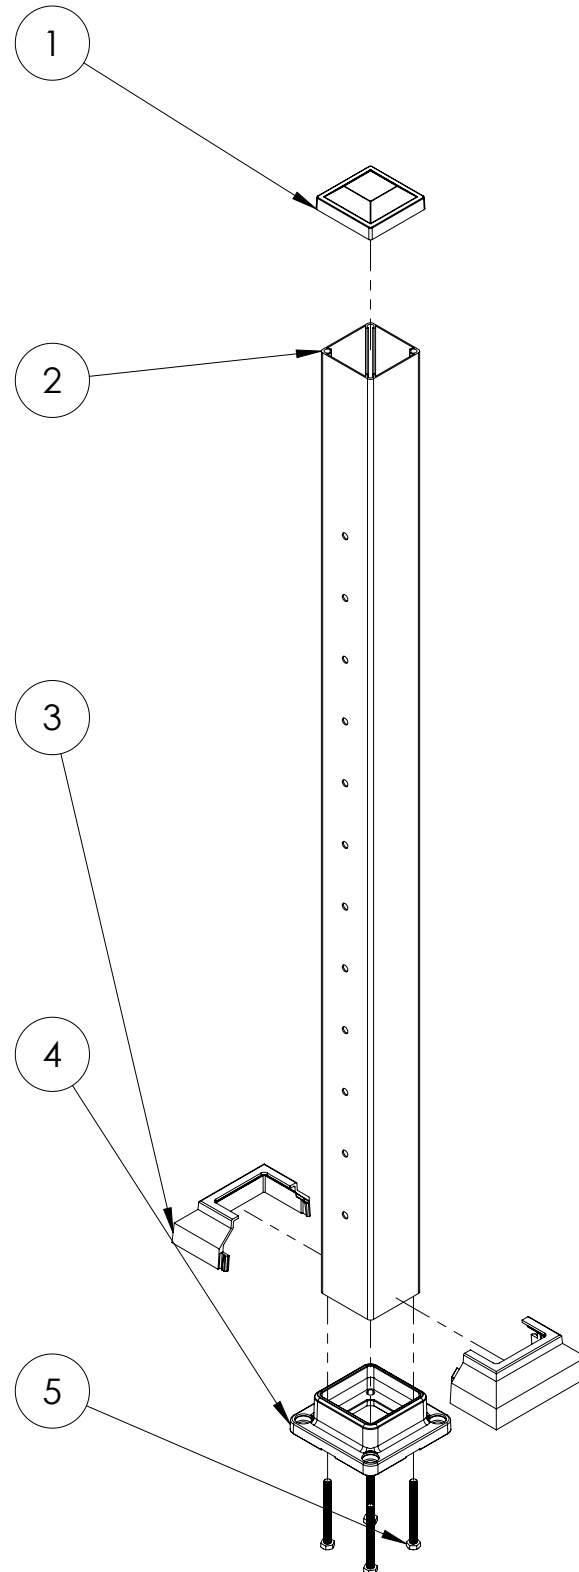

4

3

2

1

ITEM NO.	PART NUMBER	DESCRIPTION	QTY.
1	CC04430	3" POST CAP	1
2	PO043345	3" X 48" CABLE STAIR INLINE POST	1
3	BC015305	3" POST SKIRT	1
4	BP04450	3" BASE PLATE	1
5	SS009880	SS009880 M8 X 80 SS HEX HEAD CAP SCREW	4

COLOR OPTIONS	
PART NUMBER	COLOR
PC441848B	BLACK
PC441848W	WHITE
PC441848Z	BRONZE

REVISIONS - BALLOONS DENOTE CHANGES			
REV.	DESCRIPTION	DATE	APPROVED
A		03/12/2024	ZAG

B

B

A

A

UNLESS OTHERWISE SPECIFIED:		NAME	DATE		
DIMENSIONS ARE IN INCHES		DRAWN	VINH		03/12/24
TOLERANCES:		CHECKED			
FRACTIONAL ±		ENG APPR.			
ANGULAR: MACH ± BEND ±		MFG APPR.			
TWO PLACE DECIMAL ±		THIRD ANGLE PROJECTION:			
THREE PLACE DECIMAL ±		MATERIAL			
INTERPRET GEOMETRIC TOLERANCING PER:		PROPRIETARY AND CONFIDENTIAL			
MATERIAL		THE INFORMATION CONTAINED IN THIS DRAWING IS THE SOLE PROPERTY OF UltraLox. ANY REPRODUCTION IN PART OR AS A WHOLE WITHOUT THE WRITTEN PERMISSION OF UltraLox.			
FINISH		SIZE	DWG. NO.	REV	
DO NOT SCALE DRAWING		B	PC441848	A	
		SCALE: 1:12 WEIGHT:		SHEET 1 OF 1	